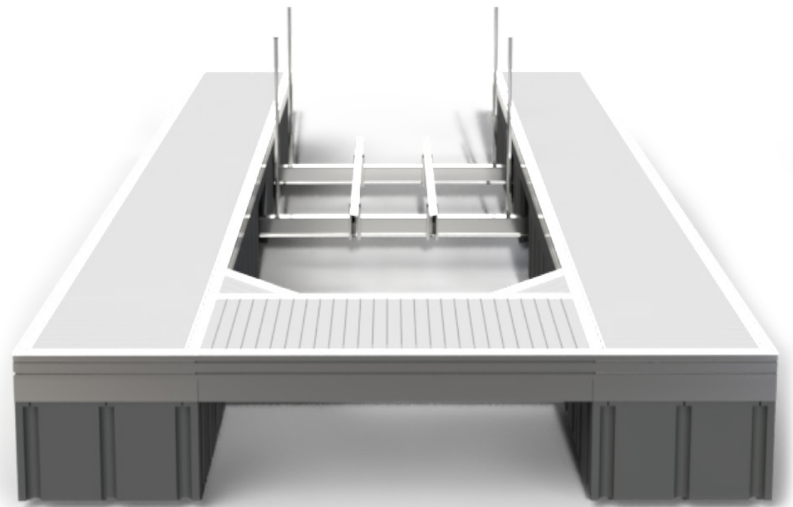

FLOATING DOCK LIFT

FOLLOW US

FLOATING DOCK: NO PILES NEEDED

If you're looking for a convenient, attractive and environmentally sensitive addition to your dock area, our innovative floating dock lift system is for you. Integrated into every unit is a Golden Boat Lift® with exclusive Golden Sea-Drives®. Come high tide or low tide, floating dock lifts offer a smooth transition for your watercraft and make using your boat and dock enjoyable. Our floating dock lifts are custom designed and manufactured using only the highest quality marine grade materials and components. Whether you have a powerboat, pontoon boat, Jet Ski, sailboat, motor yacht, or trawler, we have a floating dock lift for you. With over 35 years of experience, our team will assure that your project is correctly designed and manufactured to fit the specific use and conditions criteria necessary to deliver a first-in-class durable product.

Floating Dock Capacity

7,000 - 10,000lbs
10,000 - 14,000lbs
16,000 - 20,000lbs
24,000 - 30,000lbs
40,000 - 50,000lbs

Larger Sizes Available Upon Request

FEATURES

- 1) Easily installed, flexible and movable
- 2) Can be installed where piles cannot
- 3) Plug-In AC power standard
- 4) Optional solar power (DC)
- 5) Adjustable upper and lower stops
- 6) Custom decking options fully furnished from factory or frame only for on-site decking
- 7) Perimeter track extrusions allows for easy cleat installation

Floating Dock Lift Patent: #7509916
Cable Retention Bolt Patent: #6719241
Anti-Cable Shear Plate Patent: #10189685

Golden has been Certified by
DQS Inc. to ISO 9001:2015

Scan the QR code
for warranty information