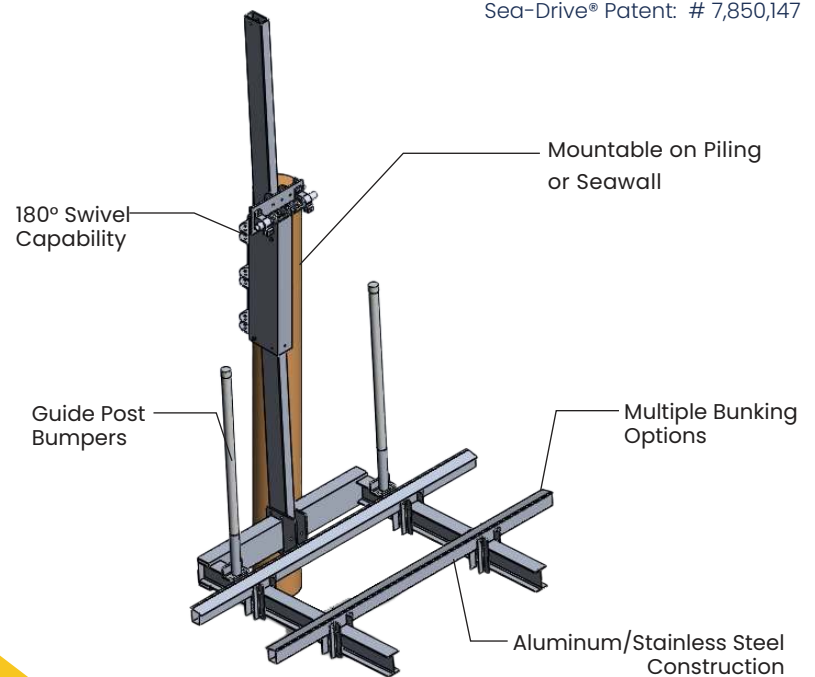

JS-1500R PWC LIFT

FOLLOW US

GOLDEN
Boat Lifts

GOLDEN JS-1500R: THE FINEST PERSONAL WATERCRAFT LIFTS ON THE MARKET

The Golden JS-1500R is the highest quality single Personal Watercraft (PWC) lift on the market with a maximum capacity of 1,500 lbs. It is constructed using aluminum and stainless steel components, and features aluminum bunks along with a direct drive gear box (no excessive squeaking or belt replacements). The JS-1500R is adaptable to a seawall or a single piling: all of the components are installed above the waterline which minimizes aging and corrosion caused by salt water. the 180° swivel feature enables users to swing the PWC over the dock or seawall which can save space in a tight slip when docking nearby vessels, or for convenience when cleaning or servicing the PWC.

FEATURES

- 1) 180° Swivel capability
- 2) Structures affixed above waterline reduce aging and corrosion
- 3) Fully electric with the ability to add remote for handheld lift operation

LIFT INCLUDES:

- Direct drive gear box
- 12' mast
- Aluminum bunks 4" x 8'
- Swivel locking pin

Cable Tie Off Bolt Patent: #6,719,241
Sea-Drive® Patent: # 7,850,147

Golden is ISO Certified and follows the guidelines of the ISO 9001 standard.

Scan the QR code for warranty information