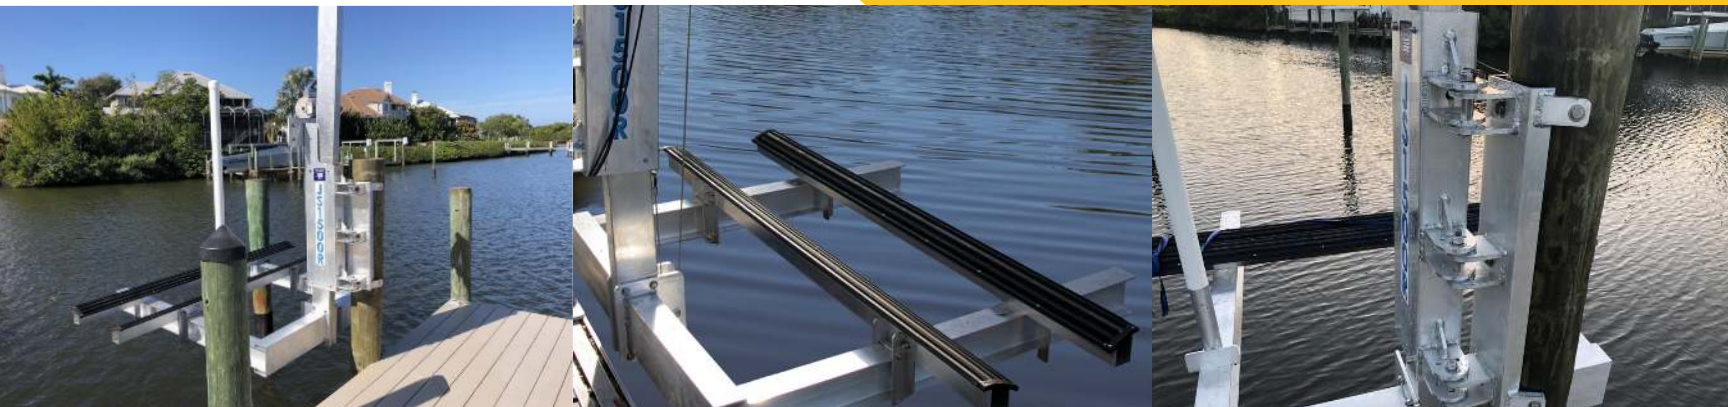

JS-1500R PWC LIFT

FOLLOW US

GOLDEN
Boat Lifts

GOLDEN JS-1500R: THE FINEST PERSONAL WATERCRAFT LIFTS ON THE MARKET

The Golden JS-1500R is the highest quality single Personal Watercraft (PWC) lift on the market with a maximum capacity of 1,500 lbs. It is constructed using aluminum and stainless steel components, and features aluminum bunks along with a direct drive gear box (no excessive squeaking or belt replacements). The JS-1500R is adaptable to a seawall or a single piling: all of the components are installed above the waterline which minimizes aging and corrosion caused by salt water. the 180° swivel feature enables users to swing the PWC over the dock or seawall which can save space in a tight slip when docking nearby vessels, or for convenience when cleaning or servicing the PWC.

FEATURES

- 1) 180° Swivel capability
- 2) Structures affixed above waterline reduce aging and corrosion
- 3) Fully electric with the ability to add remote for handheld lift operation

LIFT INCLUDES:

- Direct drive gear box
- 12' mast
- Aluminum bunks 4" x 8'
- Swivel locking pin

Cable Tie Off Bolt Patent: #6,719,241
Sea-Drive® Patent: # 7,850,147

Golden is ISO Certified and follows the guidelines of the ISO 9001 standard.

Scan the QR code for warranty information