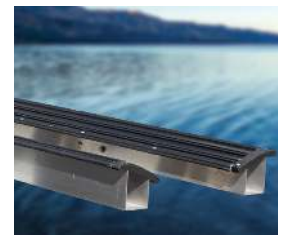

JS-1400 PWC LIFT

FOLLOW US

GOLDEN JS-1400: THE FINEST PERSONAL WATERCRAFT LIFTS ON THE MARKET

The Golden JS-1400 is the perfect Personal Watercraft (PWC) lift for the minimalist or for locations that lack electrical hookups. This lift has a 1,400 lb capacity with a compact footprint and utilizes a stainless steel self-braking manual winch that is very easy for any user to operate. It is crafted using aluminum and stainless steel components making it very lightweight and durable, at an affordable price point.

FEATURES

- 1) Compact design to save dock space
- 2) Low maintenance
- 3) Reinforced carriage for max load stability
- 4) Manual winch operation - no shore power required

LIFT INCLUDES:

- S.S. self-braking winch
- 8' aluminum track beam
- Aluminum bunks 4" x 6'

Heavy Duty Stainless Steel Winch

Nylatron Carriage Rollers

Standard 4" Aluminum Bunks

96" or 120" Track

Golden is ISO Certified and follows the guidelines of the ISO 9001 standard.

Scan the QR code for warranty information