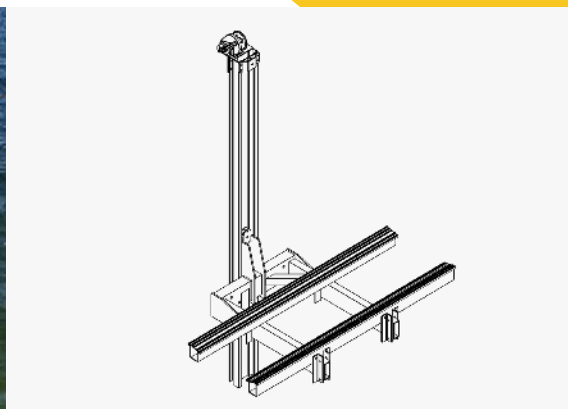

JS-1400 PWC LIFT

FOLLOW US

GOLDEN JS-1400: THE FINEST PERSONAL WATERCRAFT LIFTS ON THE MARKET

The Golden JS-1400 is the perfect Personal Watercraft (PWC) lift for the minimalist or for locations that lack electrical hookups. This lift has a 1,400 lb capacity with a compact footprint and utilizes a stainless steel self-braking manual winch that is very easy for any user to operate. It is crafted using aluminum and stainless steel components making it very lightweight and durable, at an affordable price point.

FEATURES

- 1) Compact design to save dock space
- 2) Low maintenance
- 3) Reinforced carriage for max load stability
- 4) Manual winch operation - no shore power required

LIFT INCLUDES:

- S.S. self-braking winch
- 8' aluminum track beam
- Aluminum bunks 4" x 6'

Heavy Duty Stainless Steel Winch

Nylatron Carriage Rollers

Standard 4" Aluminum Bunks

96" or 120" Track

Golden is ISO Certified and follows the guidelines of the ISO 9001 standard.

Scan the QR code for warranty information