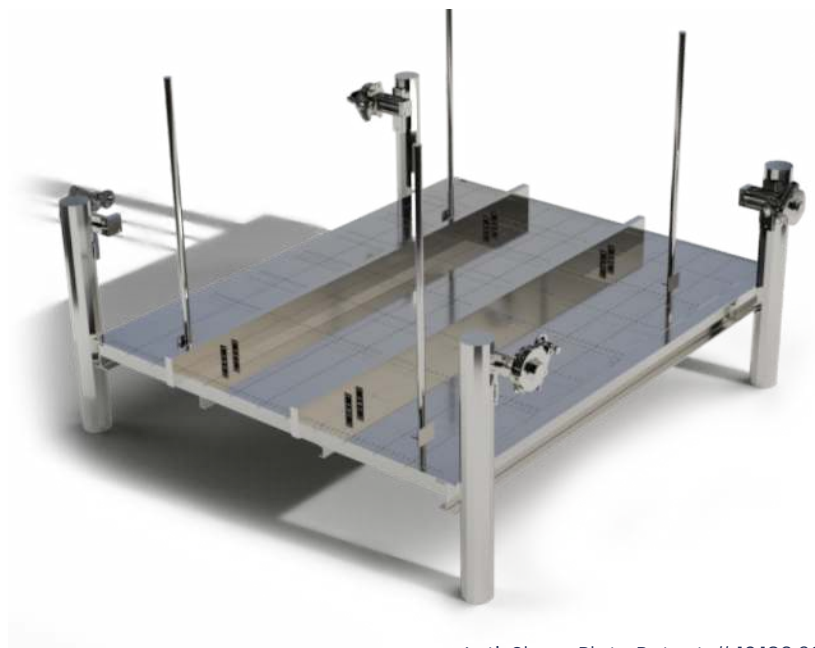

Deck Lift

FOLLOW US

DECK LIFT: VERSATILE & CONVENIENT

The Golden Deck Lift provides you with a convenient, attractive and almost seamless extension to your dock and waterfront property. The low-profile versatile deck lift can be utilized in a variety of applications from lifting boats, dual jet skis, paddle boards and kayaks, or just having it as an added extension of your dock. Our deck lift gives you the ability and access to service and maintain your vessel from 360 degrees with hassle free convenience. The Golden Deck Lift is also compatible with our 4-Posts, 8-Posts, and the Gatorvator® series line of lifts. When it comes to decking, the lift can be decked with a variety of different style materials and various color options of composite decking. For the environmentally sensitive areas, we utilize an anti-slip composite grated decking which allows sunlight to still penetrate down to the sea or lake floor.

FEATURES

- 1) Anti-slip decking
- 2) Available in various colors
- 3) Decks can be custom built to fit all Golden Boat Lift® capacities
- 4) Adds convenience for complete access to your personal watercraft or boat
- 5) Eco-friendly; does not block sunlight which allows the sea-grass to grow
- 5) The Sea-Drive® is warranted for 10 years and has 8,000 inch-lbs of torque so we can use a 3.5" winder vs. a 2.375" winder

Anti-Shear Plate Patent: # 10,189,685
Cable Tie Off Bolt Patent: # 6,719,241
Sea-Drive® Patent: # 7,850,147

Golden is ISO Certified and follows the guidelines of the ISO 9001 standard.

Scan the QR code for warranty information