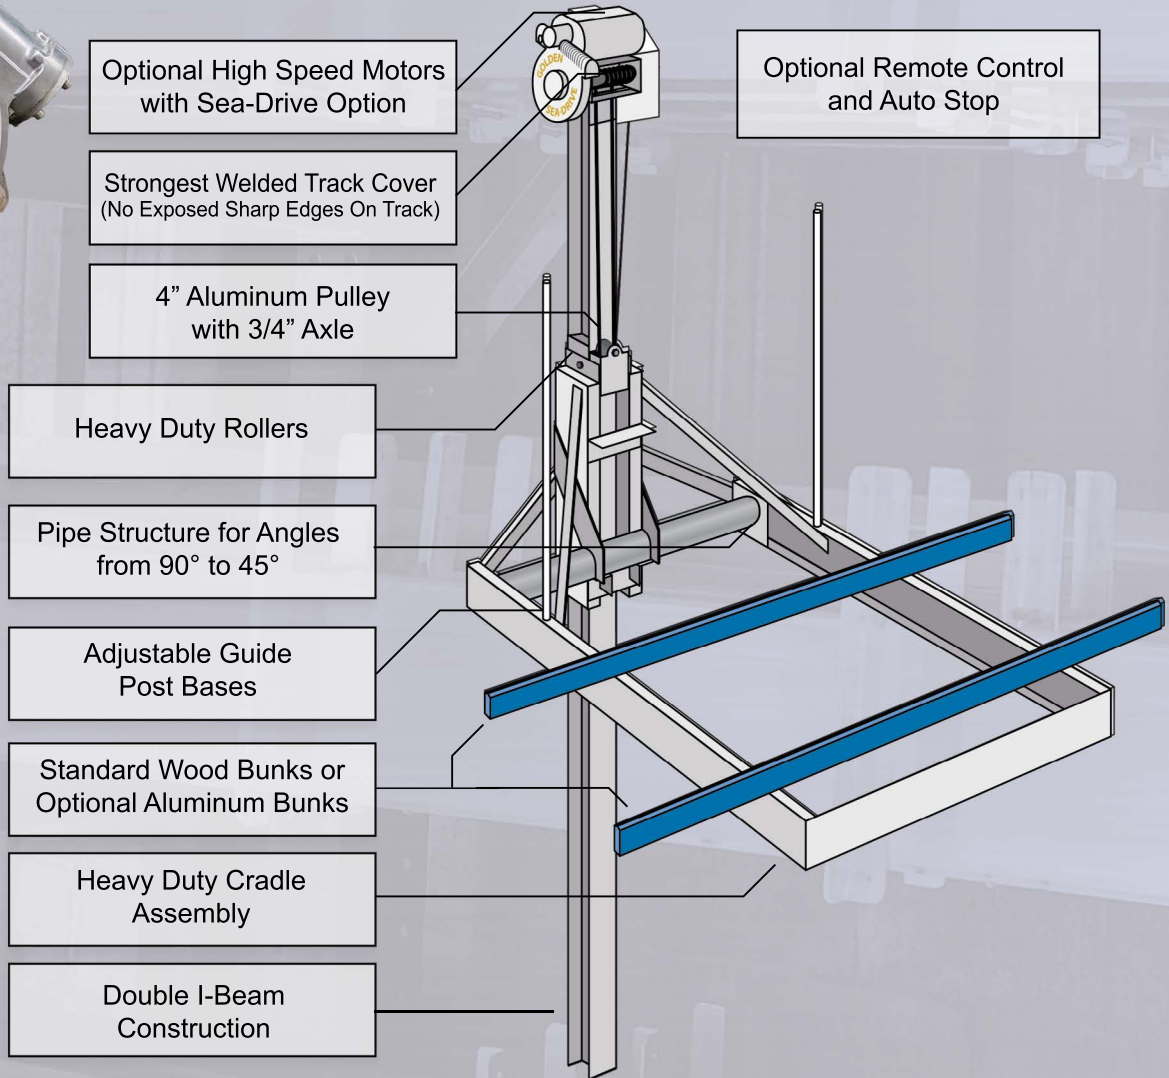

GOLDEN

3K SINGLE

TRACK ELEVATOR

FOLLOW US!

To learn more about our 3K Single Track, call our team of experts at 239-337-4141 or visit us on the web: www.goldenboatlifts.com

PATENT # 7,850,147

The 3,000 lb Single Track unit uses an exclusive Extruded Double I-Beam track for added stability and load distribution and can handle small watercraft up to 7' beam. Golden Boat Lifts® manufactures the finest aluminum and stainless personal watercraft lifts on the market today.

- 🌐 Customizable with select accessories
- 🌐 Versatile enough to accommodate many watercraft
- 🌐 Perfect for narrow slip applications with small/tight foot print
- 🌐 Comes supplied with zinc anodes to help prevent electrolysis of the I-Beam Track